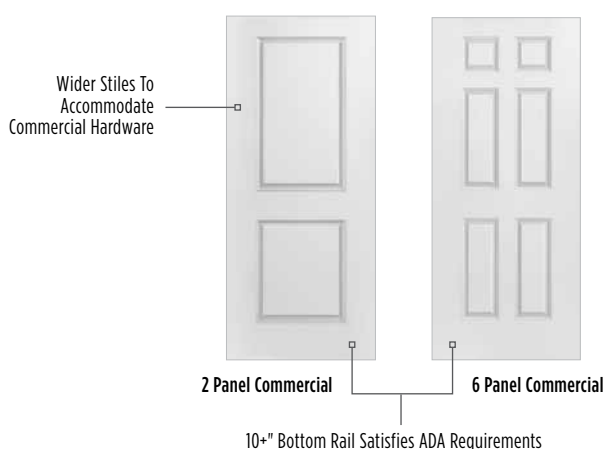

▶ Cheyenne - / 2 Panel Camber-Top Plank

▶ 2 Panel Square

- ▶ Familiar designs with universal appeal add a defining element to any space
- ▶ Perfect for painting
- ▶ Full range of passage and bifold doors
- ▶ Safe 'N Sound, solid core construction available for better durability and sound reduction with the heft and feel of a wood door
- ▶ 20-minute fire-rated doors available for select heights and designs (1-3/4" width only)