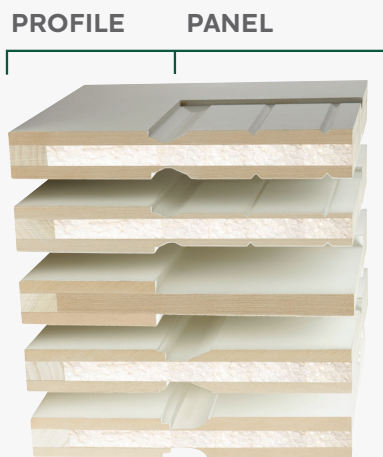

Profile And Panel Options

Mix and match any of our five profile options or two raised moulding options.

- Planked (A)
- Ovolo (B)
- Shaker Square (C)
- Quarter Round (D)
- Block Sticking (E)