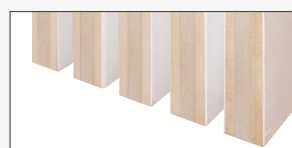

PRM 5259
Sleek Modern Collection

MDF Router Carved

Door Collection

Beauty
Strength
Durability

Premium Router Carved MDF Doors With Over 150 Designs Offered

Woodgrain's Router Carved Door Collection are made of medium density fiberboard (MDF) and include both 1 3/8" and 1 3/4" thick doors available. Router Carved doors offer infinite design options by combining cutting edge technology and old-fashioned craftsmanship. Woodgrain uses its well-honed techniques from decades of wood door manufacturing to build a better door.

Profile And Panel Options

Mix and match any of our five profile options or two raised moulding options.

- Planked (A) 
- Ovolo (B) 
- Shaker Square (C) 
- Quarter Round (D) 
- Block Sticking (E) 

- Planked Panel (1) 
- Santa Fe Panel (2) 
- Flat Panel (3) 
- Raised Panel (4) 
- Double Hip Panel (4) 

Raised Moulding

SureEdge

SureEdge solid wood edge band is a feature in each MDF door. Installed in each stile, the SureEdge system allows maximum screw holding power and ease of hinge mortising.

SureEdge

SureEdge

Precision Routing Technology provides crisp line