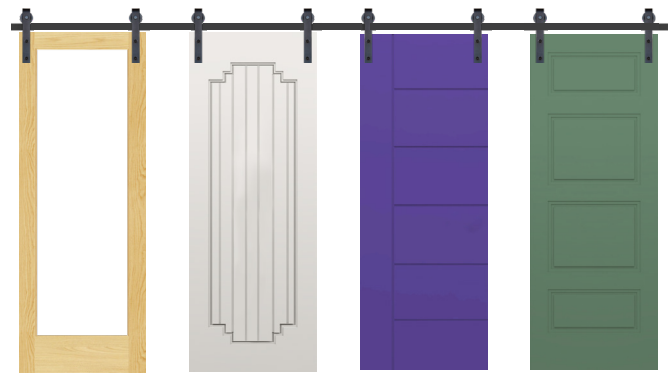

Available Mounting Hardware:

Top Mount

Also Available in a Nickel Finish

Hang Mount

Also Available in a Nickel Finish

Additional Information:

- 72", 84", & 96" tracks available
- Rated up to 200lbs.
- handle options and connector piece available

Choose a Classic Barn Door Designs or Pick any of our premium door slabs.

KAL 180

OAK 516

KPN 607W

OAK 848

PON 620

PRM 5105

PRM 5256

PRM 5159

KAL 824

POP 630

FIR 106

KPN 180

Features and Benefits:

Sizes* | Height - 6/8, 7/0, 8/0 Thickness - 1-3/8", 1-3/4" Width - 2/0, 2/4, 2/6, 2/8, 3/0, 3/6, 4/0

Customizable